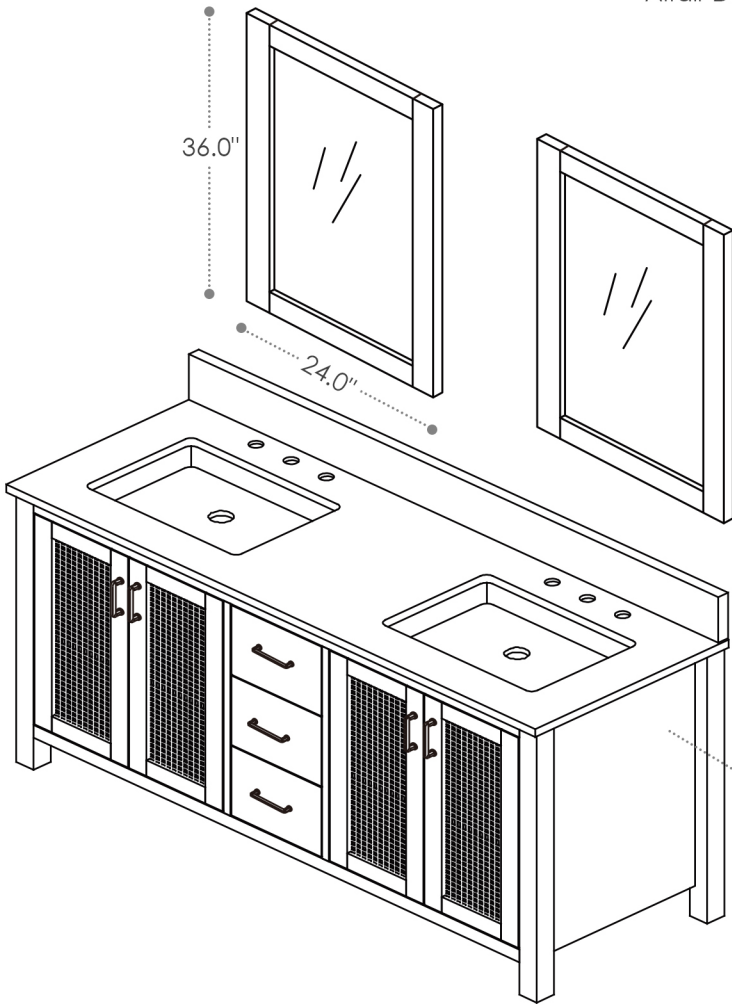

ALTAIR

FASHION BATHROOM LIFE

Altair Design, Inc.

Hadiya

60"W x 22"D

Bathroom Vanity

60"W x 22"D x 34"H inches

INSTALLATION SPECIFICATION

Item#	542060		
Color	Gray Pine/Brown Pine/Black Oak		
Overall Dimension	60 in W x 22 in D x 34 in H		
Vanity Material	Solid wood and long-lasting plywood		
Hardware Finish	Zinc Alloy Matte Black/Brushed Gold		
Countertop Material	Composite Stone	Shape	Rectangular
Number of Door	4 soft-closing doors	Number of Drawers	3 soft-closing drawers
Top Thickness	0.8 inch	Installation Type	Freestanding
Assembly Required	No	Backsplash Height	4 inch
Faucet Hole Spacing(in.)	8 in. widespread	Sink	Double Undermount Sink